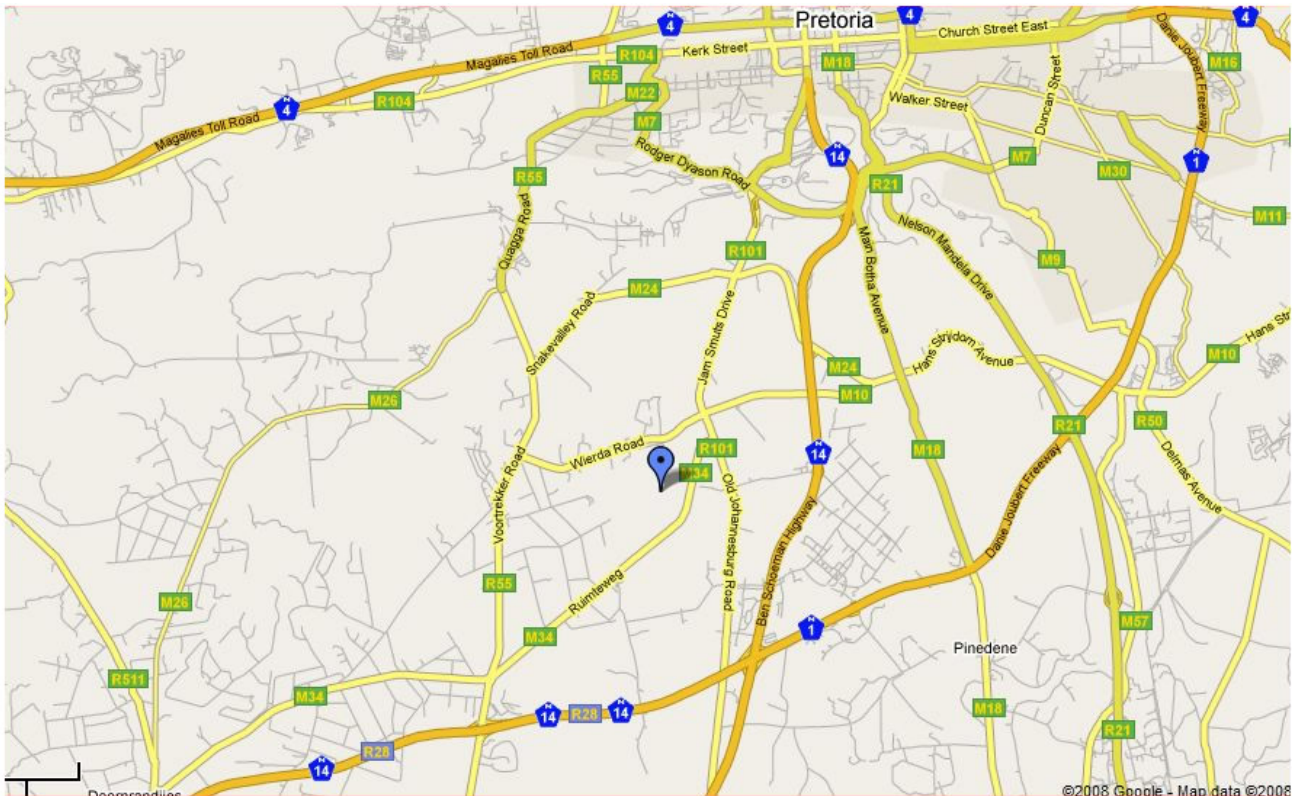

Dispute Resolution Services

Physical Address:

28 Golden Garden
30 Christofer st
Eldoraigne x 26
0157

Tel: 012 6544280
Fax: 086 516 2858

Directions from Pretoria:

Take the N1 towards Johannesburg. Take the Lyttelton/Jean (R34) turnoff and proceed towards Eldoraigne. Cross the Old Johannesburg road into Saxby rd, turn Left in Cradock and right in George, Turn into Christopher str.

Directions from Johannesburg:

Take the N1 towards Pretoria. Take the Lyttelton/Jean (R34) turnoff and proceed towards Eldoraigne. Cross the Old Johannesburg road into Saxby rd, turn Left in Cradock and right in George, Turn into Christopher str.